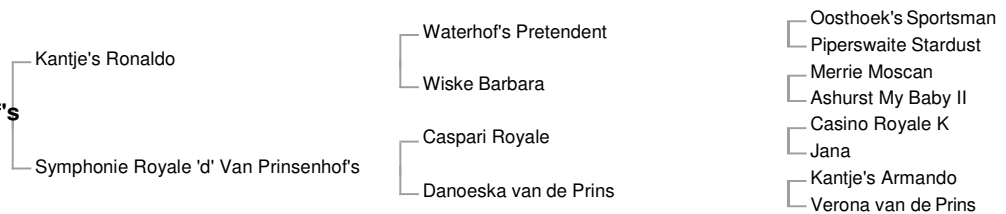

## Wajeeh Royale's 'van Prinsenhof's

### Sire:

Kantje's Ronaldo (NFP, 1987, bay stallion by Waterhof's Pretendent)

### 1st dam:

Symphonie Royale 'd' Van Prinsenhof's (BRp, 2014, mare by Caspari Royale) **2<sup>nd</sup> place Nat. Foal Champ. 2014; Several**

**2<sup>nd</sup> places Nat. Comp. Conformation and gaits BRp**

Verona Royale 's' van Prinsenhof's (BRp, 2017, mare by Rob Roy van het Klavertje) **3<sup>rd</sup> place Nat. Foal Champ. 2017**

Wajeeh Royale's 'van Prinsenhof's (BRp, 2018, stallion by Kantje's Ronaldo) **4<sup>th</sup> place Nat. Foal Champ. 2018**