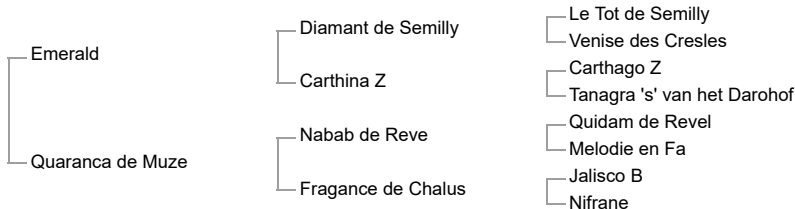

### Sire:

**EMERALD** (BWP, 2004, chestnut stallion by Diamant de Semilly) Approved For: BWP, Holst, KWPN, Old, SF, SWB 10 wins - 38 placings @ **Level 1.60m** - Harrie Smolders (NLD) and 9 placings @ 1.55m 1st CSI5\*-W Bordeaux (FRA) (1.60m); 1st CSI5\* GCT/GCL Valkenswaard (NED)(1.60m); ETC  
Sire of: **IGOR - Level 1.65m** - €1,331,842, **IMERALD VAN 'T VOORHOF - Level 1.65m** - €489,350, **KASPER VAN HET HELLEHOF - Level 1.60m** - €395,009